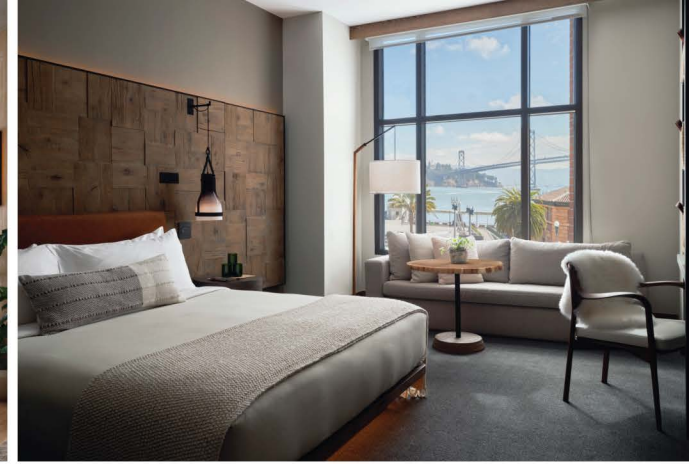

1 Hotel San Francisco

Take in views of the city skyline, the iconic Ferry Building, and the San Francisco Bay from our home on the famed Embarcadero. San Francisco is a natural home for 1 Hotels to take root, embracing the beauty of the Northern California landscape.

1 Hotel San Francisco features 186 guestrooms and 14 suites, through reclaimed woods, native greenery and organic textures and materials. Featuring a wellness spa, fitness center, 5,074 sq. ft. of event and meeting spaces, and a farm-to-table restaurant inspired by Northern California's abundance of fresh, organic ingredients and renowned cooking.

SLEEP 186 guestrooms and 14 suites

TASTE Savor the bounty of San Francisco and indulge guilt-free with every bite and sip at our signature restaurant, Terrene

GATHER 5,074 sq. ft. of one-of-a-kind indoor and outdoor meeting and event spaces, including a 1,750 sq. ft. ballroom and a boardroom

DISCOVER The Field House Fitness Center and Bamford Wellness Spa

www.1hotels.com/san-francisco

8 Mission St, San Francisco, CA 94105

"I wanted to capture the beauty of nature in a hotel and commit to safeguarding it as best I can, a responsibility that I believe we all share. It's 1 world."

Barry Sternlicht
Chairman, 1 Hotels