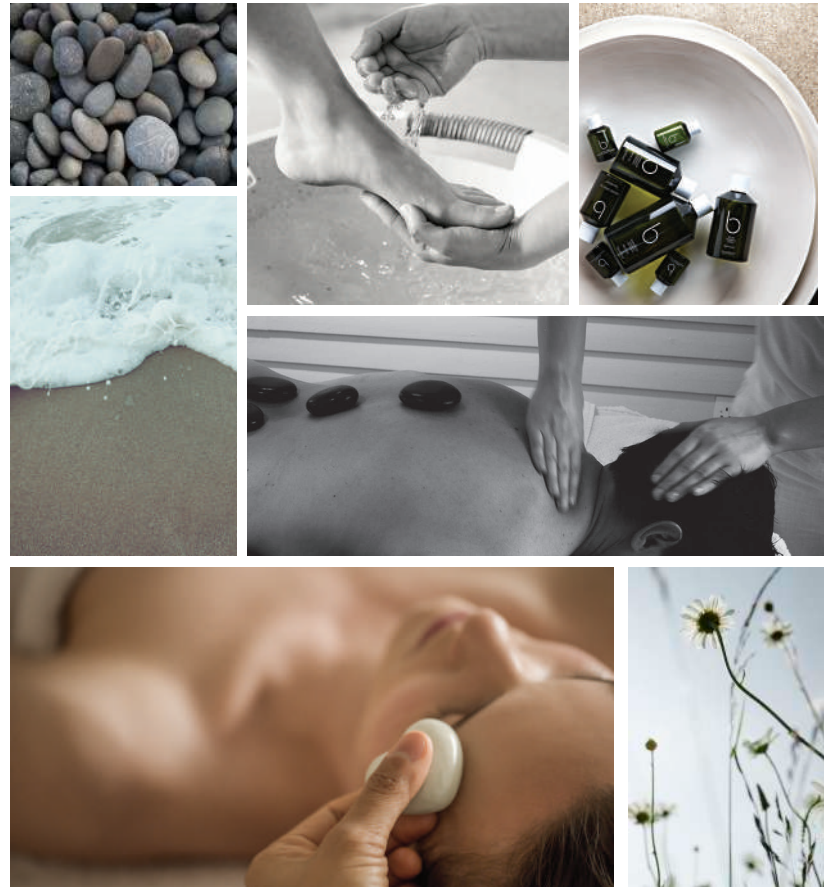

# TREATMENT GUIDE

bamford  
**HAYBARN**  
**SPA**

AT 1 HOTEL SOUTH BEACH

**BAMFORD HAYBARN SPA, 1 HOTEL SOUTH BEACH**

BAMFORD HAYBARN IS A SPA DEVOTED TO NURTURING THE MIND, BODY AND SPIRIT. OUR HOLISTIC APPROACH IS BASED AROUND OUR HEARTFELT CONNECTION WITH NATURE. ORIGINALLY CREATED BY CAROLE BAMFORD IN THE ENGLISH COUNTRYSIDE, INDIVIDUALLY CRAFTED TREATMENTS USE SPECIALLY FORMULATED PRODUCTS FROM THE BAMFORD BODY AND SKINCARE RANGES MADE FROM NATURAL AND ORGANIC INGREDIENTS ORGANICALLY CERTIFIED TO THE HIGHEST STANDARD. IN THE INTUITIVE HANDS OF OUR THERAPISTS, THE EFFECT OF EACH TREATMENT WILL BE FELT LONG AFTER YOU DEPART.

“WHAT GOES ON THE BODY IS AS IMPORTANT AS WHAT WE PUT INSIDE.”

*Carole Bamford*

RELAX  
THE BODY

01

## BODY TREATMENTS