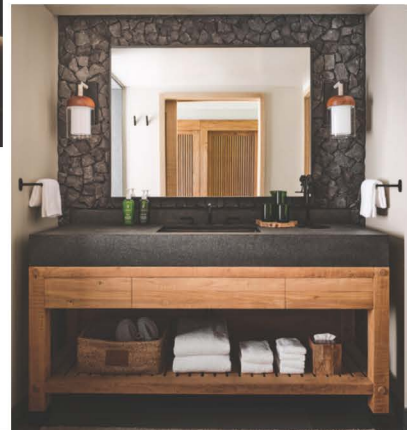

True to the mission-driven brand ethos, 1 Hotel Hanalei Bay will be LEED certified. Its purposeful design brings nature into each space, with native greenery, reclaimed materials and views of lush gardens, soaring mountains, and sparkling Hanalei Bay.

SLEEP 252 guest rooms, including 51 suites.

TASTE Seven food and beverage outlets including 1 Kitchen, Neighbors Café, Kai Maka'i Pool Bar, Welina Terrace Lobby Lounge, The Juice Bar, Sandbox and Wa'oli Beach Shack. All outlets will offer fresh, local, and sustainably sourced farm-to-table ingredients.

GATHER 34,000 sq. ft. of meeting and event space, including seven indoor and four outdoor spaces with flexible breakout options.

DISCOVER Combined 26,000 sq. ft. of dedicated wellness space, including Bamford Spa and The Field House by Anatomy, 3 Pools, Seedlings Children's Programming, Goodthings Retail and Artist-in-Residence Studio.

5520 Ka Haku Road, Princeville, HI 96722

hotels.com/hanalei-bay

Connect with us: **Email**

@ 1hotel.hanaleibay

"I wanted to capture the beauty of nature in a hotel and commit to safeguarding it as best I can, a responsibility that I believe we all share. It's 1 world."

*Barry Sternlicht
Chairman, 1 Hotels*

HOTELS

THE WORLD AROUND US IS BEAUTIFUL AND WE WANT TO KEEP IT THAT WAY.

As a lifestyle hotel brand inspired by nature, 1 Hotels cultivates the best of conscious design and sustainable architecture with extraordinary comfort and an unrivaled level of service. 1 Hotels was developed with the simple idea that nature isn't just beautiful — it changes the way we feel.

1 HOTELS & HOMES

1 Hotel & Homes South Beach • 1 Hotel Central Park • 1 Hotel Brooklyn Bridge
1 Hotel West Hollywood • 1 Hotel Toronto • 1 Hotel Haitang Bay
1 Homes Preview Cabo • 1 Hotel Nashville • 1 Hotel San Francisco

SPROUTING SOON

1 Hotel Hanalei Bay • 1 Hotel Paris • 1 Hotel Copenhagen
1 Hotel London Mayfair • 1 Hotel & Homes Cabo • 1 Hotel Austin
1 Hotel & Homes Mission Bay • 1 Hotel & Homes Melbourne