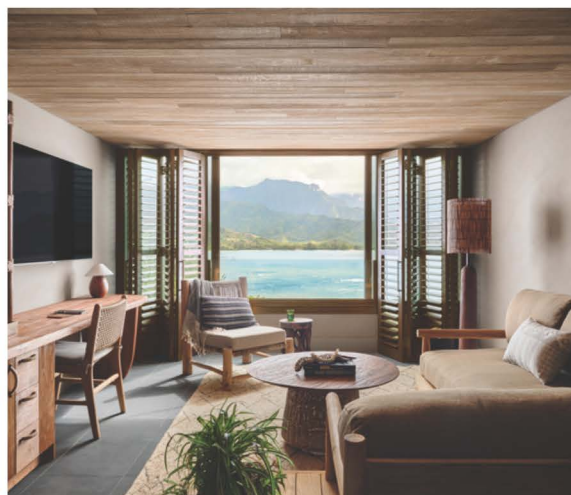

True to the mission-driven brand ethos, 1 Hotel Hanalei Bay will be LEED certified. Its purposeful design brings nature into each space, with native greenery, reclaimed materials and views of lush gardens, soaring mountains, and sparkling Hanalei Bay.

SLEEP 252 guest rooms, including 51 suites.

TASTE Seven food and beverage outlets including 1 Kitchen, Neighbors Café, Kai Maka'i Pool Bar, Welina Terrace Lobby Lounge, The Juice Bar, Sandbox and Wa'oli Beach Shack. All outlets will offer fresh, local, and sustainably sourced farm-to-table ingredients.

GATHER 34,000 sq. ft. of meeting and event space, including seven indoor and four outdoor spaces with flexible breakout options.

DISCOVER Combined 26,000 sq. ft. of dedicated wellness space, including Bamford Spa and The Field House by Anatomy, 3 Pools, Seedlings Children's Programming, Goodthings Retail and Artist-in-Residence Studio.

5520 Ka Haku Road, Princeville, HI 96722

hotels.com/hanalei-bay

Connect with us: **Email**

@ 1hotel.hanaleibay

"I wanted to capture the beauty of nature in a hotel and commit to safeguarding it as best I can, a responsibility that I believe we all share. It's 1 world."

*Barry Sternlicht
Chairman, 1 Hotels*

HOTELS

THE WORLD AROUND US IS BEAUTIFUL AND WE WANT TO KEEP IT THAT WAY.

As a lifestyle hotel brand inspired by nature, 1 Hotels cultivates the best of conscious design and sustainable architecture with extraordinary comfort and an unrivaled level of service. 1 Hotels was developed with the simple idea that nature isn't just beautiful — it changes the way we feel.

1 HOTELS & HOMES

1 Hotel & Homes South Beach • 1 Hotel Central Park • 1 Hotel Brooklyn Bridge
1 Hotel West Hollywood • 1 Hotel Toronto • 1 Hotel Haitang Bay
1 Homes Preview Cabo • 1 Hotel Nashville • 1 Hotel San Francisco

SPROUTING SOON

1 Hotel Hanalei Bay • 1 Hotel Paris • 1 Hotel Copenhagen
1 Hotel London Mayfair • 1 Hotel & Homes Cabo • 1 Hotel Austin
1 Hotel & Homes Mission Bay • 1 Hotel & Homes Melbourne