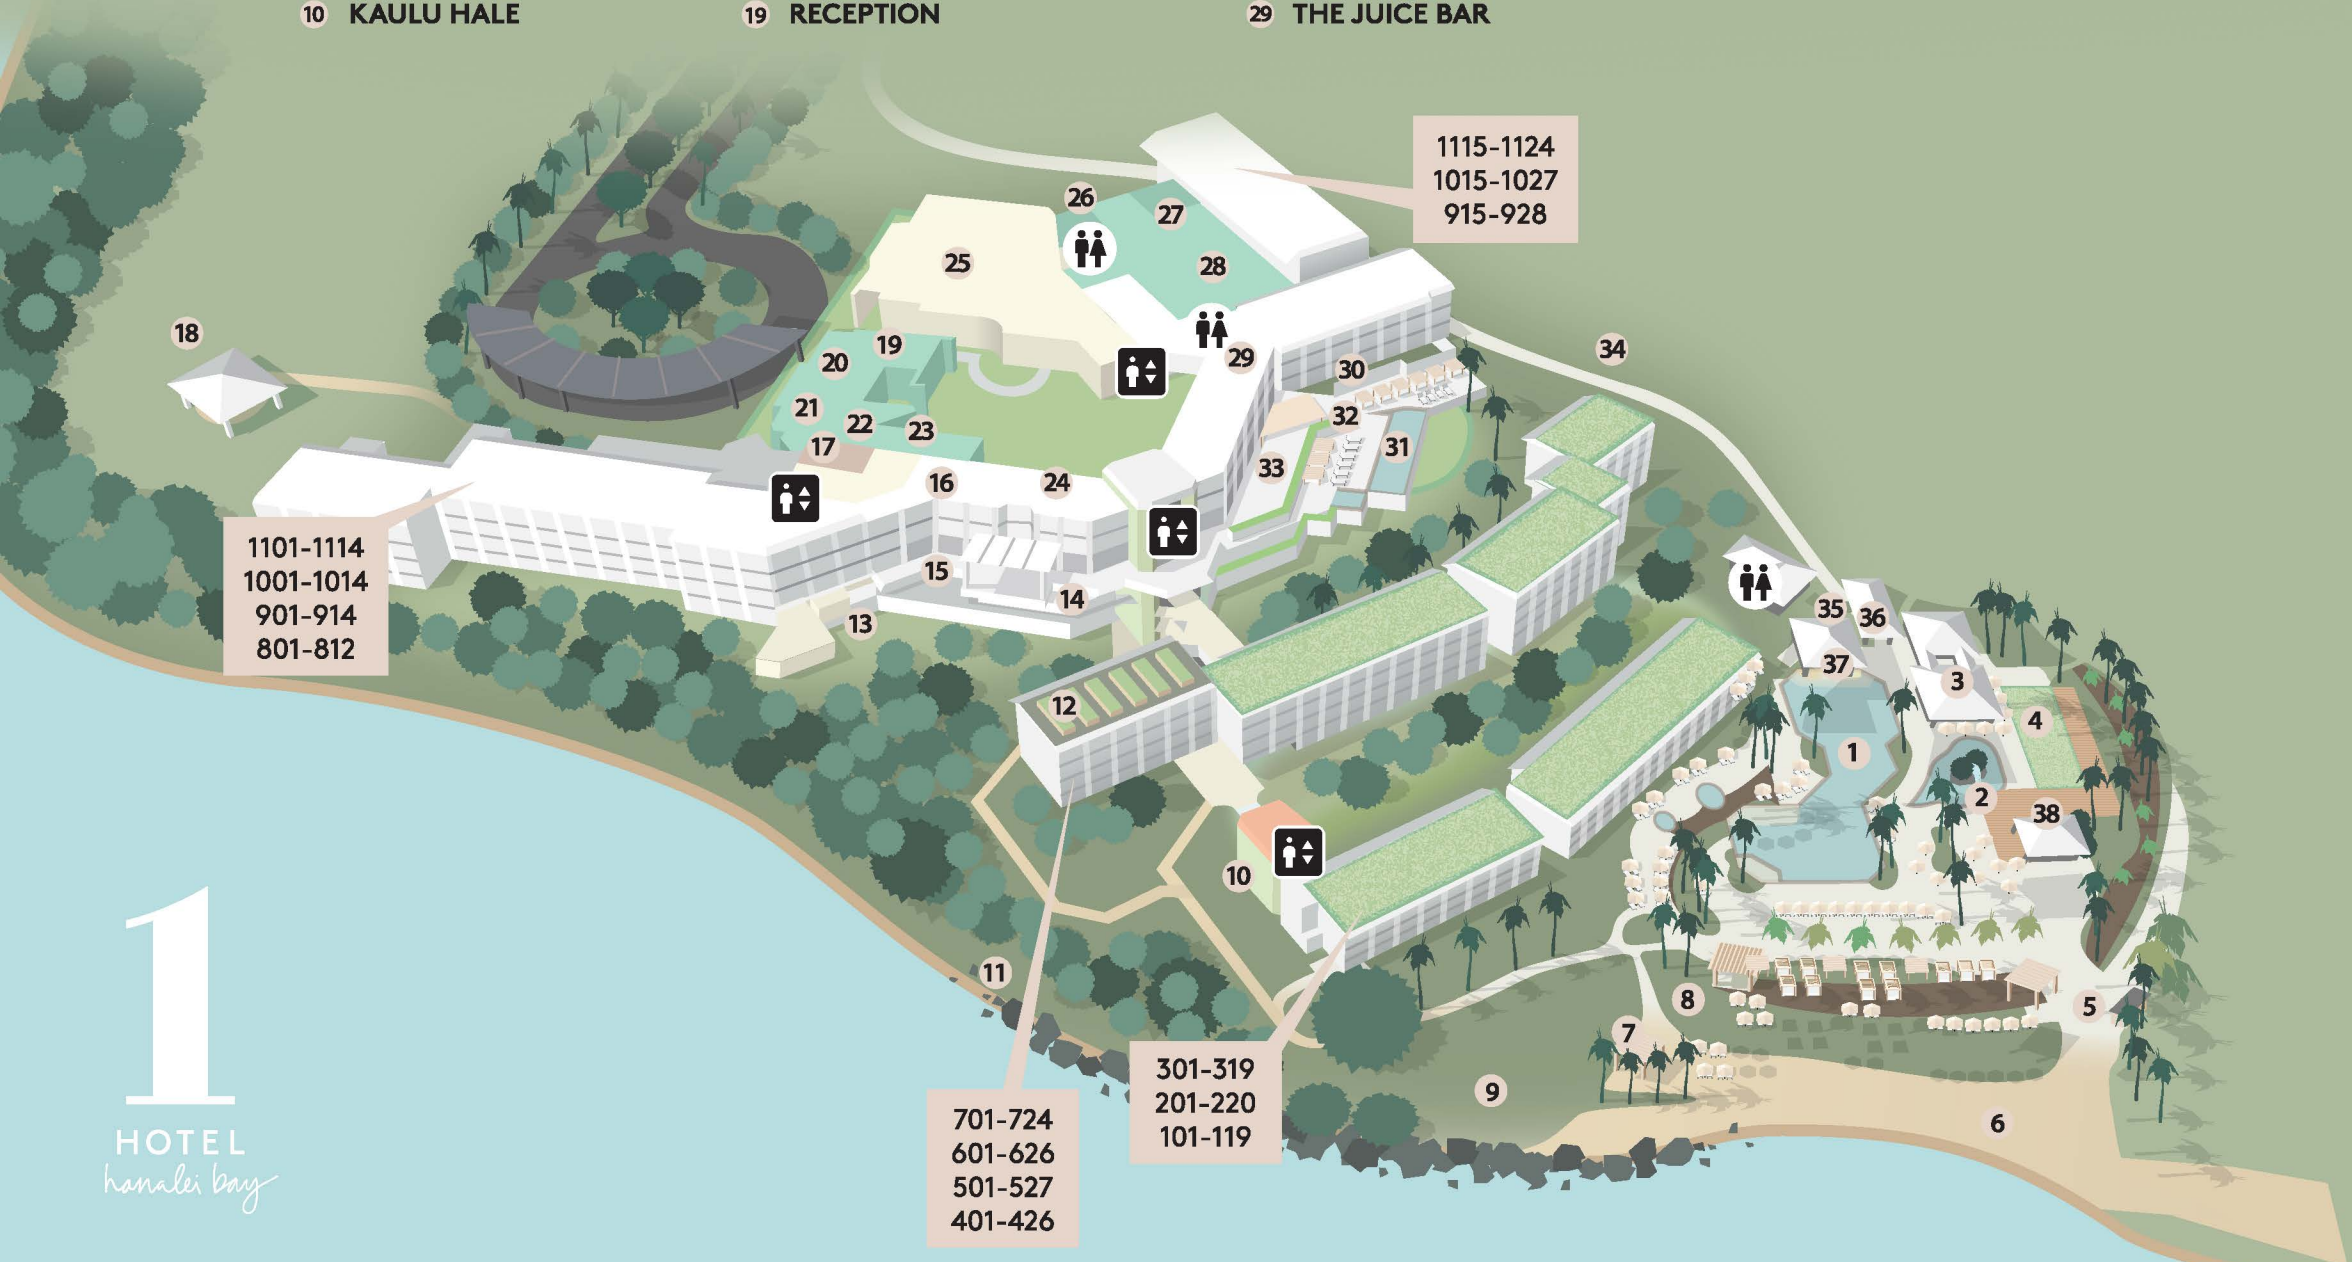

- 1 MAIN POOL
- 2 LAGOON POOL
- 3 THE SANDBOX
- 4 SANDBOX POOL DECK
- 5 BEACH ACTIVITIES HALE
- 6 HONOIKI BEACH
- 7 ALBIZIA GYM
- 8 TOWEL HALE
- 9 KAMANI COVE
- 10 KAULU HALE

- 11 LEOLANI COVE
- 12 ORGANIC CHEF GARDEN
- 13 HANAIEI
- 14 KOLEA
- 15 KUKUI
- 16 NEIGHBORS
- 17 GOODTHINGS &  
ELUA OCEANIA GALLERY
- 18 FORT ALEXANDER
- 19 RECEPTION

- 20 'ŌHI'A
- 21 KOA
- 22 MILO
- 23 CONCIERGE
- 24 WELINA TERRACE
- 25 BAMFORD WELLNESS SPA
- 26 TOUCHLESS THERAPIES
- 27 VITAHEALTH PRECISION WELLBEING
- 28 ANATOMY
- 29 THE JUICE BAR

- 30 HALA
- 31 ADULT POOL
- 32 KAI MAIKA'I
- 33 1 KITCHEN
- 34 PUBLIC BEACH ACCESS
- 35 SEEDLINGS GARDEN
- 36 SEEDLINGS BASE CAMP
- 37 WAI'OLI
- 38 THE SANDBOX BAR

1115-1124  
1015-1027  
915-928

1101-1114  
1001-1014  
901-914  
801-812

701-724  
601-626  
501-527  
401-426

301-319  
201-220  
101-119

**1**  
HOTEL  
hanalei bay